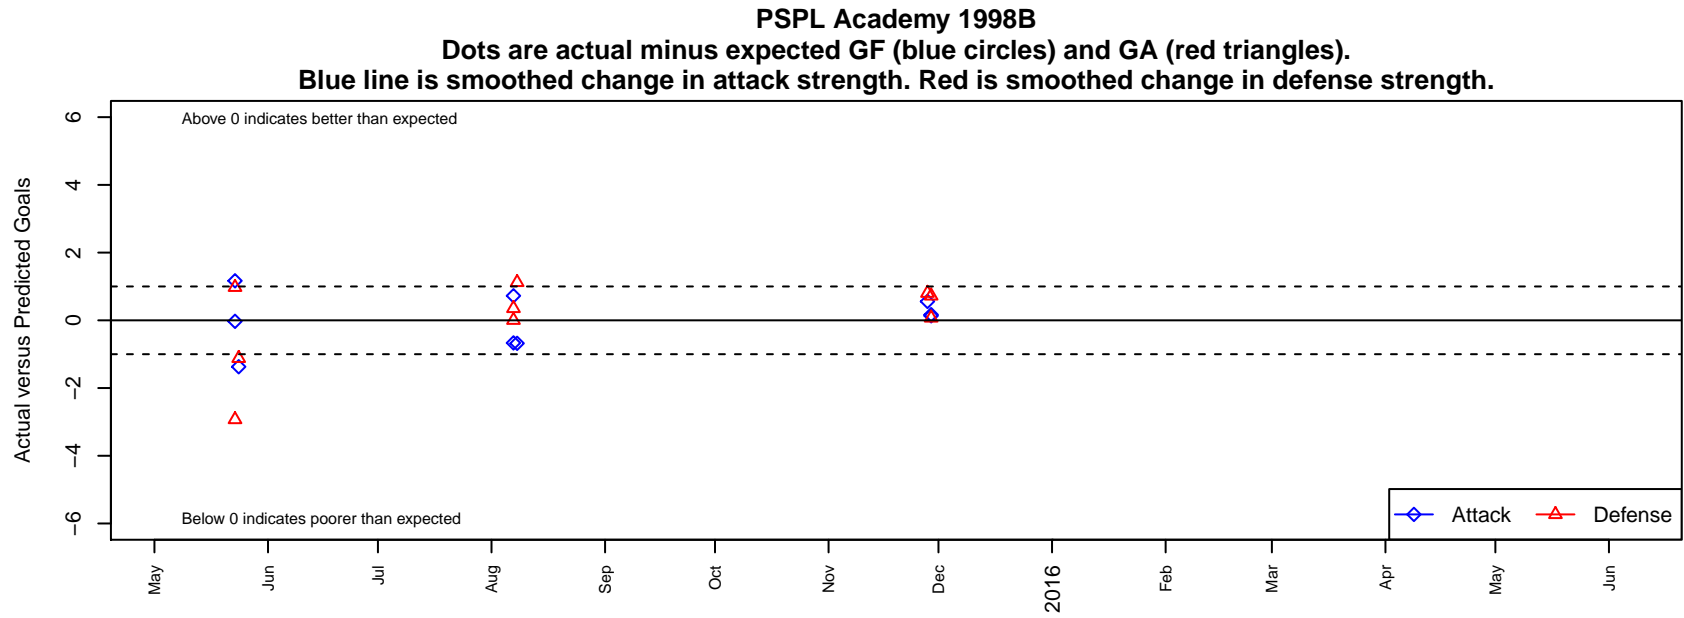

PSPL Academy 1998B

PSPL
statewide, WA
B98 total strength=1733
attack=32.71 defense=19.62

alt names used:

Venues played:
2015 Cerritos Memorial Cup 2015 Nike Flight U
2015 Sporting Invitational U19-U18 PREMIER
2015 Surf College Showcase Swami's Showcas

**attack and defense variance (black dot)
relative to other teams
and top 10 in region**

**attack and defense rating
relative to others at age
and all opponents in last 13 months**

**attack and defense rating
relative to others at age
and all opponents in last 13 months**

Performance relative to 13 month average

average number of goals per game relative to expected

Performance relative to 13 month average

average number of goals per game relative to expected

lot. A=Neither has attack advantage, B=Opponent has both attack and defense advantage, C=Opponent has both attack and defense disadvantage, D=Both have