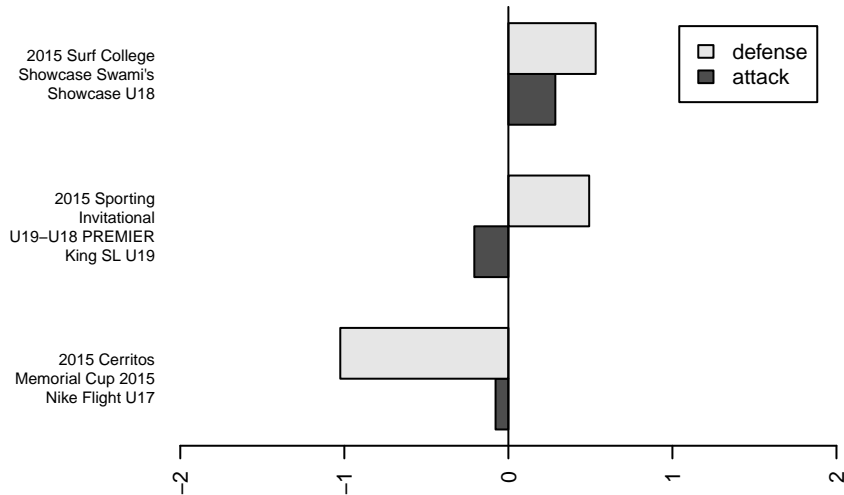

PSPL Academy 1998B

PSPL
statewide, WA
B98 total strength=1733
attack=32.71 defense=19.62

alt names used:

Venues played:
2015 Cerritos Memorial Cup 2015 Nike Flight U
2015 Sporting Invitational U19-U18 PREMIER
2015 Surf College Showcase Swami's Showcas

**attack and defense variance (black dot)
relative to other teams
and top 10 in region**

**attack and defense rating
relative to others at age
and all opponents in last 13 months**

**attack and defense rating
relative to others at age
and all opponents in last 13 months**

Performance relative to 13 month average

average number of goals per game relative to expected

Performance relative to 13 month average

average number of goals per game relative to expected

lot. A=Neither has attack advantage, B=Opponent has both attack and defense advantage, C=Opponent has both attack and defense disadvantage, D=Both have